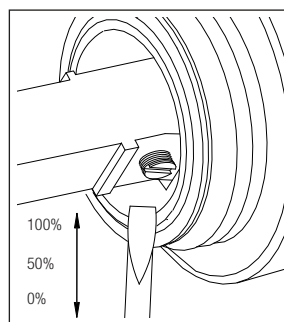

nivitoTM

Art nr: RH-110-EX
Polished Stainless steel

EAN nr:
7350051951374

RhythmExtended

- Kitchen taps
- Soft PEX® hoses
- Cut-out dimension 35 mm**
- Swivel range 360° and 150°
- Ceramic cartridge
- Pull down hose

Technical specification

Application area: Tap water,
Pressure certified: 16 bar EN 817
The product meets the requirements of: NS-EN ISO/IEC 17065
Working pressure: 50 - 1000 kPa
Test pressure max 1600 kPa
Hot water connection: max. 80 ° C
Sound class: 1

Soft PEX® connections approved with DWGW
Length of connecting hose: 500mm
Type approved according to Sintef nr: PS 3552
The product meets the requirements of: NS-EN ISO/IEC 17065
Issued: 09.05.2019 Valid until: 01.06.2024
www.sintefcertification.no

Cartridge:

Kerox 35 mm
Endurance test: EN 817 70 000 cycles
ASME A 112.18.1M 500 000 cycles
Pressure test:
Pneumatic: 6 bar / 87 psi
Hydraulic: 35 bar / 500 psi

With volume limit screw

With hot limit ring