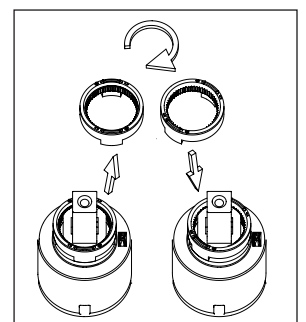

nivitoTM

Art nr: RH-110-EX
Polished Stainless steel

EAN nr:
7350051951374

RhythmExtended

- Kitchen taps
- Soft PEX® hoses
- Cut-out dimension 35 mm**
- Swivel range 360° and 150°
- Ceramic cartridge
- Pull down hose

Technical specification

Application area: Tap water,
Pressure certified: 16 bar EN 817
The product meets the requirements of: NS-EN ISO/IEC 17065
Working pressure: 50 - 1000 kPa
Test pressure max 1600 kPa
Hot water connection: max. 80 ° C
Sound class: 1

Soft PEX® connections approved with DWGW
Length of connecting hose: 500mm
Type approved according to Sintef nr: PS 3552
The product meets the requirements of: NS-EN ISO/IEC 17065
Issued: 09.05.2019 Valid until: 01.06.2024
www.sintefcertification.no

Cartridge:

Kerox 35 mm
Endurance test: EN 817 70 000 cycles
ASME A 112.18.1M 500 000 cycles
Pressure test:
Pneumatic: 6 bar / 87 psi
Hydraulic: 35 bar / 500 psi

With volume limit screw

With hot limit ring