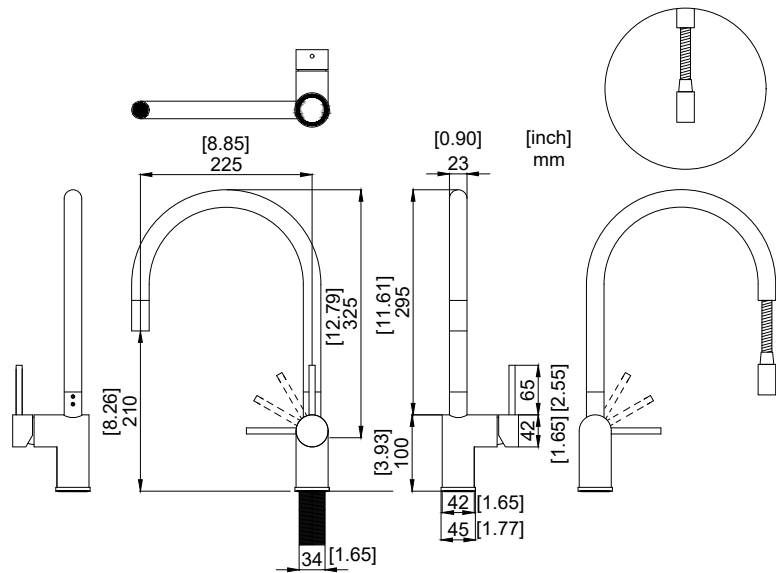

nivitoTM

Art nr: RH-110-EX
Polished Stainless steel

EAN nr:
7350051951374

RhythmExtended

- Kitchen taps
- Soft PEX® hoses
- Cut-out dimension 35 mm**
- Swivel range 360° and 150°
- Ceramic cartridge
- Pull down hose

Technical specification

Application area: Tap water,
Pressure certified: 16 bar EN 817
The product meets the requirements of: NS-EN ISO/IEC 17065
Working pressure: 50 - 1000 kPa
Test pressure max 1600 kPa
Hot water connection: max. 80 ° C
Sound class: 1

Soft PEX® connections approved with DWGW
Length of connecting hose: 500mm
Type approved according to Sintef nr: PS 3552
The product meets the requirements of: NS-EN ISO/IEC 17065
Issued: 09.05.2019 Valid until: 01.06.2024
www.sintefcertification.no

Cartridge:

Kerox 35 mm
Endurance test: EN 817 70 000 cycles
ASME A 112.18.1M 500 000 cycles
Pressure test:
Pneumatic: 6 bar / 87 psi
Hydraulic: 35 bar / 500 psi

With volume limit screw

With hot limit ring